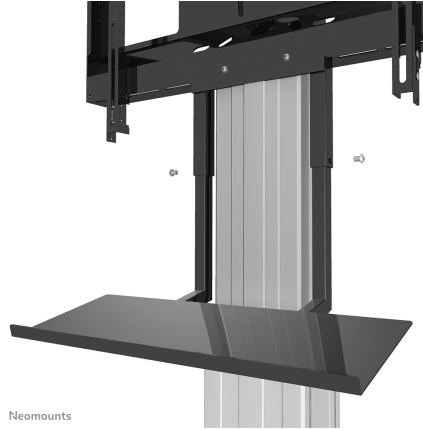

PLASMA-M2KEYB

SPECIFICATIONS

GENERAL

Min. weight	0 kg (per screen)
Max. weight	1 kg (per screen)

FUNCTIONALITY

Width adjustment	60 cm
Depth adjustment	19,5 cm
Adjustment type	None

INFORMATION

Color	Black
Main material	Steel
Warranty	5 year
EAN code	8717371447281

*Please note: The inch sizes stated are just an indication, combined with the weight and VESA sizes. The maximum weight and VESA size are absolute restrictions for the products and should not be exceeded.

NEOMOUNTS MULTIMEDIA SHELF

Neomounts Keyboard Shelf for Floor Stands PLASMA-M2500 & PLASMA-W2500.

Neomounts model PLASMA-M2KEYB is a universal laptop shelf for the PLASMA-M2500- & PLASMA-W2500-series electric height adjustable trolleys and floor stands.

The laptop shelf can be mounted on the height adjustable column and the plate has a width of 60 cm and a depth of 19,5 cm.

All installation material is included with the product. Warranty: 5 year.

PLASMA-M2KEYB