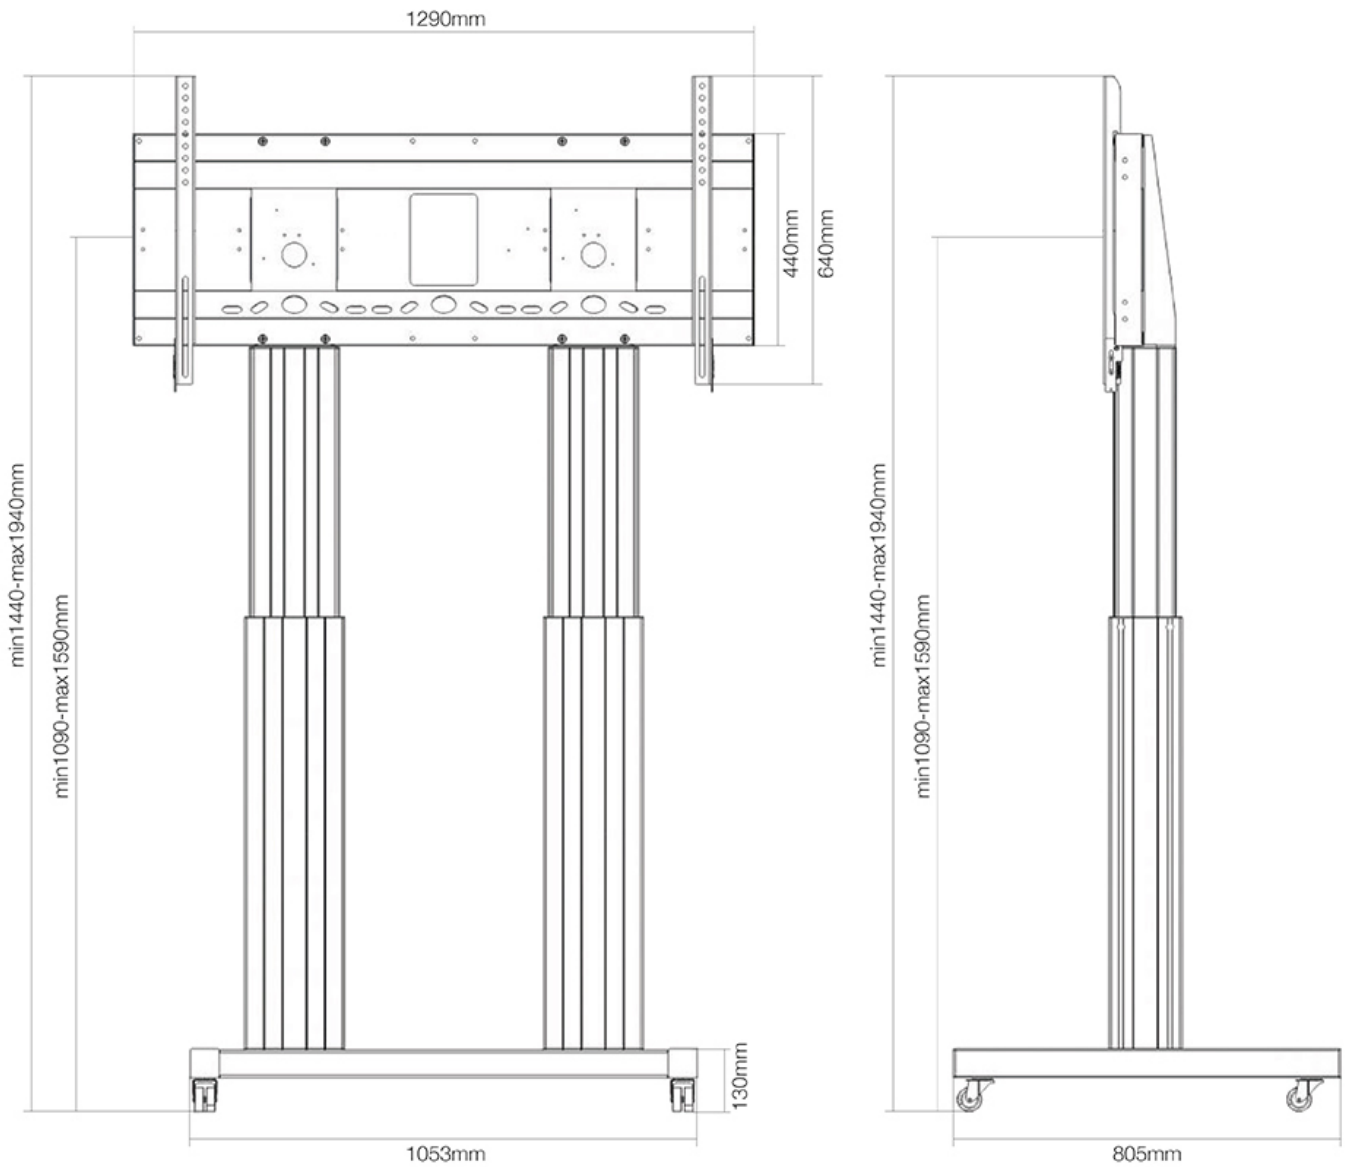

PLASMA-M2600SILVER NEOMOUNTS MOTORISED FLOOR STAND

Neomounts