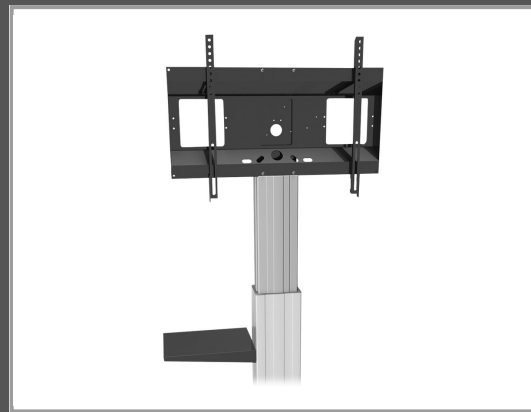

Neomounts by Newstar PLASMA-M2SIDESHELF

Mounting component (shelf) - for notebook - black - for NewStar Motorized - PLASMA-M2500

Group	Notebook Accessories
Manufacturer	Neomounts
Manufacturer item no.	PLASMA-M2SIDESHELF
EAN/UPC	8717371447250

Description

Neomounts by Newstar model PLASMA-M2SIDESHELF is a universal laptop shelf for the PLASMA-M2250/W2250 & PLASMA-M2500/W2500-series electric height adjustable trolleys and floor stands. The laptop shelf can be mounted on the height adjustable column and the plate has a width of 29,5 cm and a depth of 41,5 cm. All installation material is included with the product.

Main features

Product Description	Neomounts by Newstar PLASMA-M2SIDESHELF - mounting component - for notebook - black
Product Type	Mounting component
Mounting Components	Shelf
Dimensions (WxDxH)	50 cm x 45 cm
Recommended Use	Notebook
Max Load Weight	3 kg
Colour	Black
Designed For	NewStar Motorized (Height Adjustable) Mobile Floor Stand for 42-100" Screen, Black, Motorized (Height Adjustable) Mobile Floor Stand for 42-100" Screen, Silver, PLASMA-M2500

Extended details

General

Width	50 cm
Depth	45 cm
Colour	Black

AV Furniture

Type	Mounting component
Mounting Components	Shelf
Recommended Use	Notebook
Max Load Weight	3 kg

Manufacturer Warranty

Service & Support