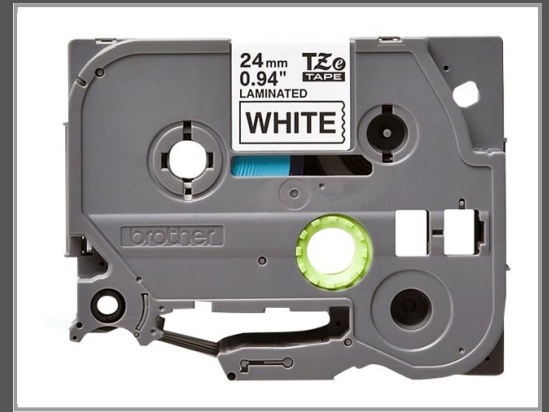

Brother TZe-SL251 - Self-adhesive

black on white - Roll (2.4 cm x 8 m) 1 cassette(s) laminated tape - for P-Touch PT-D800W - PT-E550WSP - PT-E550WVP - PT-P900W - PT-P950NW

Group	Ribbon Cartridges
Manufacturer	Brother
Manufacturer item no.	TZESL251
EAN/UPC	4977766806404

Description

Developed for long term identification of network cables, this TZe-SL251 24mm black on white self-laminating Pro Tape has special adhesive and label properties that ensures your labels stay firmly attached around your wires and cables. Compatible with certain P-touch models that accept 24mm and 36mm TZe tapes.

Main features

Product Description	Brother TZe-SL251 - laminated tape - 1 cassette(s) - Roll (2.4 cm x 8 m)
Product Type	Laminated tape
Adhesive Type	Self-adhesive
Media Size	Roll (2.4 cm x 8 m)
Printing Technology	Thermal transfer
Media Colour	Black on white
Included Qty	1 cassette(s)
Compatible with	P-Touch PT-D800W, PT-E550WSP, PT-E550WVP, PT-P900W, PT-P950NW

Extended details

	Media
Media Type	Laminated tape
Adhesive Type	Self-adhesive
Media Sizes	Roll (2.4 cm x 8 m)
Printing Technology	Thermal transfer
Media Colour	Black on white
Included Qty	1 cassette(s)
Features	Water-resistant, abrasion-resistant, chemicals-resistant, light-resistant
	Miscellaneous
Colour Category	White
	Compatibility Information
Compatible with	Brother P-Touch PT-D800W, PT-E550WSP, PT-E550WVP, PT-P900W, PT-P950NW