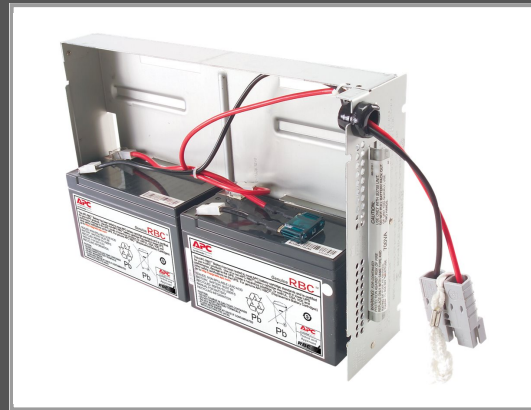

APC Replacement Battery Cartridge #22

UPS battery - Lead Acid - black - for P/N: SU700RM12U-1EW - SU700RM12U-2EW - SU700RM12U-3EW - SUA750R2X122 - SUA750R2X338

Group	Batteries
Manufacturer	APC
Manufacturer item no.	RBC22
EAN/UPC	0731304015796

Main features

Product Description	APC Replacement Battery Cartridge #22 - UPS battery - Lead Acid
Device Type	UPS battery
Weight	5 kg
Battery	Lead Acid
Battery Form Factor	Plug-in module
Colour	Black
Dimensions (WxDxH)	21.6 cm x 34.3 cm x 8.3 cm
Designed For	P/N: SU700R2BX120, SU700R2BX120-TU, SU700R2IBX120, SU700RM2U, SU700RM12U, SU700RM12U-1EW, SU700RM12U-2EW, SU700RM12U-3EW, SUA750R2IX38, SUA750R2X122, SUA750R2X338, SUA750RM2U, SUA750RM12U

Extended details

	General
Device Type	UPS battery
Battery Enclosure Type	Plug-in module
Colour	Black
	Battery
Technology	Lead Acid
Features	Spill-proof
	Miscellaneous
Compliant Standards	RoHS
	Manufacturer Warranty