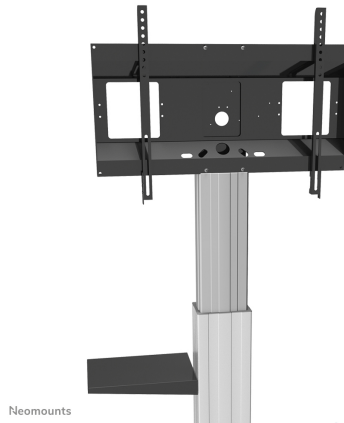

#### GENERAL

Min. weight	0 kg (per screen)
Max. weight	3 kg (per screen)

#### FUNCTIONALITY

Width adjustment	50 cm
Depth adjustment	45 cm
Adjustment type	None

### Neomounts Laptop Shelf for Floor Stands PLASMA-M2250/W2250 & PLASMA-M2500/W2500

Neomounts model PLASMA-M2SIDESHELF is a universal laptop shelf for the PLASMA-M2250/W2250 & PLASMA-M2500/W2500-series electric height adjustable trolleys and floor stands.