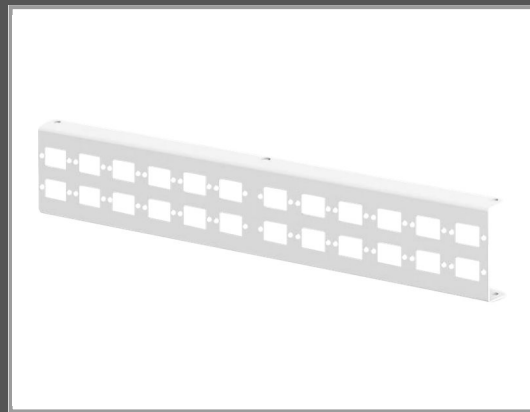

DIGITUS Medium - Fibre-optic adapter plate

grey - RAL 7035 - 24 ports

Group	Optoelectronics
Manufacturer	DIGITUS
Manufacturer item no.	DN-96801M-2
EAN/UPC	4016032466147

Description

The adapter plate for the fiber optic Unibox is used to mount couplings that allow for the redistribution and forwarding of fiber optic cables. It can be easily stuck onto the threaded screw of the Unibox and screwed tight with the lock nut.

Main features

Product Description	DIGITUS Medium - fibre-optic adapter plate
Product Type	Fibre-optic adapter plate
Dimensions (WxDxH)	27.5 cm x 1.5 cm x 4.5 cm
Weight	160 g
Product Material	Powder-coated cold-rolled steel
Colour	Grey, RAL 7035
Port Qty	24 ports

Extended details

	General
Product Type	Fibre-optic adapter plate
Product Material	Powder-coated cold-rolled steel
Width	27.5 cm
Depth	1.5 cm
Height	4.5 cm
Weight	160 g
Enclosure Colour	Grey, RAL 7035
	Cabling & Wiring
Port Qty	24 ports
Technology	Fibre optic
	Miscellaneous
Compatible Connector Type	Simplex SC / duplex LC / simplex LSH (E-2000)
	Dimensions & Weight (Shipping)
Shipping Width	28 cm

Shipping Depth	2 cm
Shipping Height	5 cm
Shipping Weight	170 g

Technical data © 1WorldSync. Subject to technical modifications and errors.